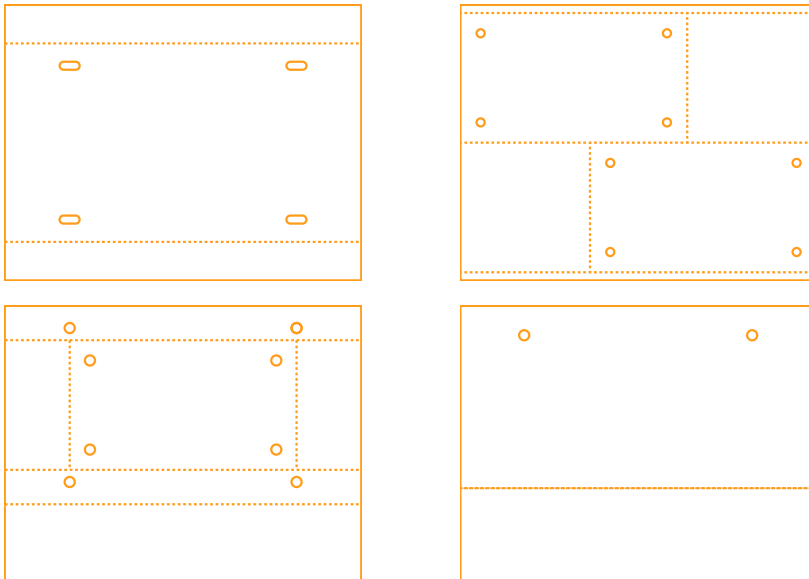

Temporary License Plate Templates

REVLAR is your best choice for temporary plates

We have several templates available:

Don't see a layout for your temporary plate needs? We can create a custom plate for you!

With plates made from REVLAR synthetic paper, you have all these options:

- Available thicknesses include:
 - 3.7 mil (125 gsm), 4.7 mil (155 gsm), 5.7 mil (198 gsm), 7.7 mil (258 gsm), 10.7 mil (368 gsm), 13.7 mil (510 gsm)
- Stock sheet size is 8.5" x 11"
- Options for cars, motorcycles, trailers, watercraft & recreational vehicles
- We offer pre-printed control numbers for added security, see example →

If you're interested in our temporary license plates, please reach out to us.