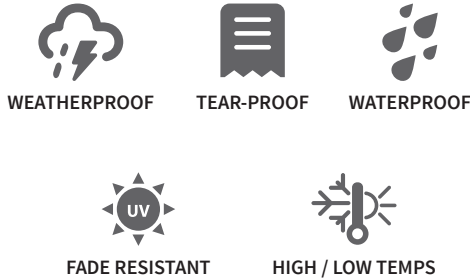

Temporary License Plate Templates

REVLAR is your best choice for temporary plates

We have several templates available:

Don't see a layout for your temporary plate needs? We can create a custom plate for you!

With plates made from REVLAR synthetic paper, you have all these options:

- Available thicknesses include:
 - 3.7 mil (125 gsm), 4.7 mil (155 gsm), 5.7 mil (198 gsm), 7.7 mil (258 gsm), 10.7 mil (368 gsm), 13.7 mil (510 gsm)
- Stock sheet size is 8.5" x 11"
- Options for cars, motorcycles, trailers, watercraft & recreational vehicles
- We offer pre-printed control numbers for added security, see example →