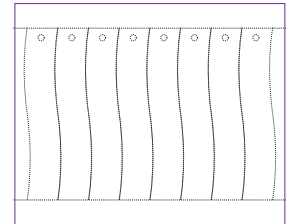

REVLAR Premium Die-Cuts

Available templates

Luggage Tags

4 luggage tags per sheet
Sheet Size: 8.5" x 11"
Single Size: 1.25" x 7"
Thickness: 7.7 mil (258 gsm)
SKU: 508-100-8511-LT

Door Hangers 3 Up

3 large door hangers per sheet
Sheet Size: 8.5" x 11"
Single Size: 8.5" x 3.67"
Thickness: 7.7 mil (258 gsm)
SKU: 508-100-8511-LH

Door Hangers 6 Up

6 small door hangers per sheet
Sheet Size: 8.5" x 11"
Single Size: 2.84" x 5.5"
Thickness: 7.7 mil (258 gsm)
SKU: 508-100-8511-SH

Lanyard Badges 6 Up

6 lanyards per sheet
Sheet Size: 8.5" x 11"
Single Size: 3.375" x 2.125"
Thickness: 7.7 mil (258 gsm)
SKU: 508-100-8511-6UPLB

Lanyard Badges 8 Up

8 lanyards per sheet
Sheet Size: 8.5" x 11"
Single Size: 3.375" x 2.125"
Thickness: 7.7 mil (258 gsm)
SKU: 508-100-8511-LB

Temporary License Plates

We also offer REVLAR Temporary License Plates in a variety of die-cut layouts. Visit our website for details on that special line of die-cuts.

Curved Bookmarks

8 bookmarks per sheet
Sheet Size: 8.5" x 11"
Single Size: 1.25" x 7"
Thickness: 7.7 mil (258 gsm)
SKU: 508-100-8511-BM

ID Cards

6 cards per sheet
Sheet Size: 8.5" x 11"
Single Size: 3.375" x 2.125"
Thickness: 7.7 mil (258 gsm)
SKU: 508-100-8511-IDC

Hang Tags

8 hang tags per sheet
Sheet Size: 8.5" x 11"
Single Size: 4.25" x 2.75"
Thickness: 7.7 mil (258 gsm)
SKU: 508-100-8511-HT

Shelf Wobblers

2 shelf wobblers per sheet
Sheet Size: 8.5" x 11"
Single Size: 3.1" x 5"
Thickness: 7.7 mil (258 gsm)
SKU: 508-100-8511-SW

Wristbands

10 wristbands per sheet
Sheet Size: A4 (8.27" x 11.69")
Single Size: 10.433" x .71"
Thickness: 5 mil (160 gsm)
SKU: 505-100-A4-WDPW

Rack Cards

2 cards per sheet
Sheet Size: 8.5" x 11"
Single Size: 4.25" x 11"
Thickness: 7.7 mil (258 gsm)
SKU: 508-100-8511-RC

RELYCO
WILDLY RELIABLE

1.800.777.7359 / info@relyco.com / relyco.com